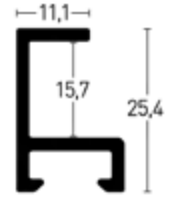

Profil 50 | Profile 50

Farboberflächen | Colour surfaces

1:1

Weiß glanz | Glossy White 1

250056 750056