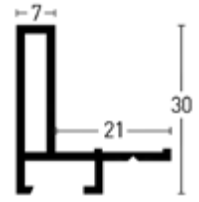

Eloxal Schwarz mit Silber matt |
Jet Black with Frosted Silver 1

226282 726282