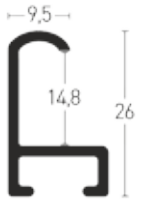

Profils aluminium

Profil 15

1:1

Pearl Mercury | Pearl Mercury 215327 715327