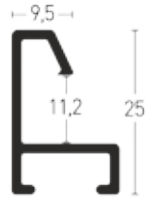

Schwarz matt | Black matt

223021 723021