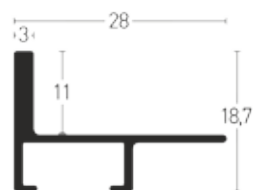

Eloxal Schwarz matt | Jet Black matt