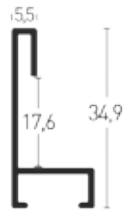

German Silver | German Silver

2034017 7034017