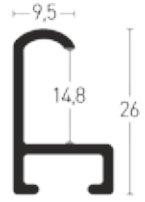

Profils aluminium

Profil 15

1:1

Weiß glanz | Glossy White

III 215056 715056