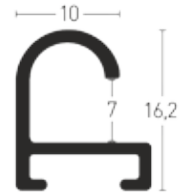

Gold matt | Frosted Gold

204002 704002

Profils aluminium

Profil 7

BW-Set . Sample set

Winkel . Sample(s): 10

Artikel . Ref. number: 901007

1:1